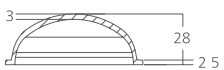

# Pixel LIGHT KODA

**DMX 512** **RDM** **IP66**  
OUTDOOR RATED

silver  
Extruded aluminium

**355 112**  
**LED Power** **Colour Temp** **Luminous**  
24V - 5 W RGB 42,53 lm