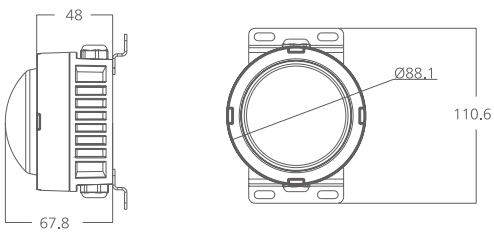

# Pixel LIGHT KODA

**DMX 512** **RDM** **IP66**  
OUTDOOR RATED

silver  
Extruded aluminium

**355 112**  
**LED Power** **Colour Temp** **Luminous**  
24V - 5 W RGB 42,53 lm

## LIGHT DISTRIBUTION

120°