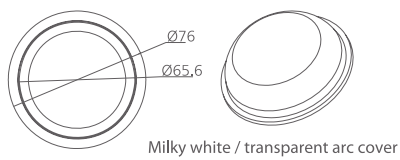

# Pixel LIGHT KODA

**DMX 512** **RDM** **IP66**  
OUTDOOR RATED

silver  
Extruded aluminium

**355 112**  
**LED Power** **Colour Temp** **Luminous**  
24V - 5 W RGB 42,53 lm

## LIGHT DISTRIBUTION

120°